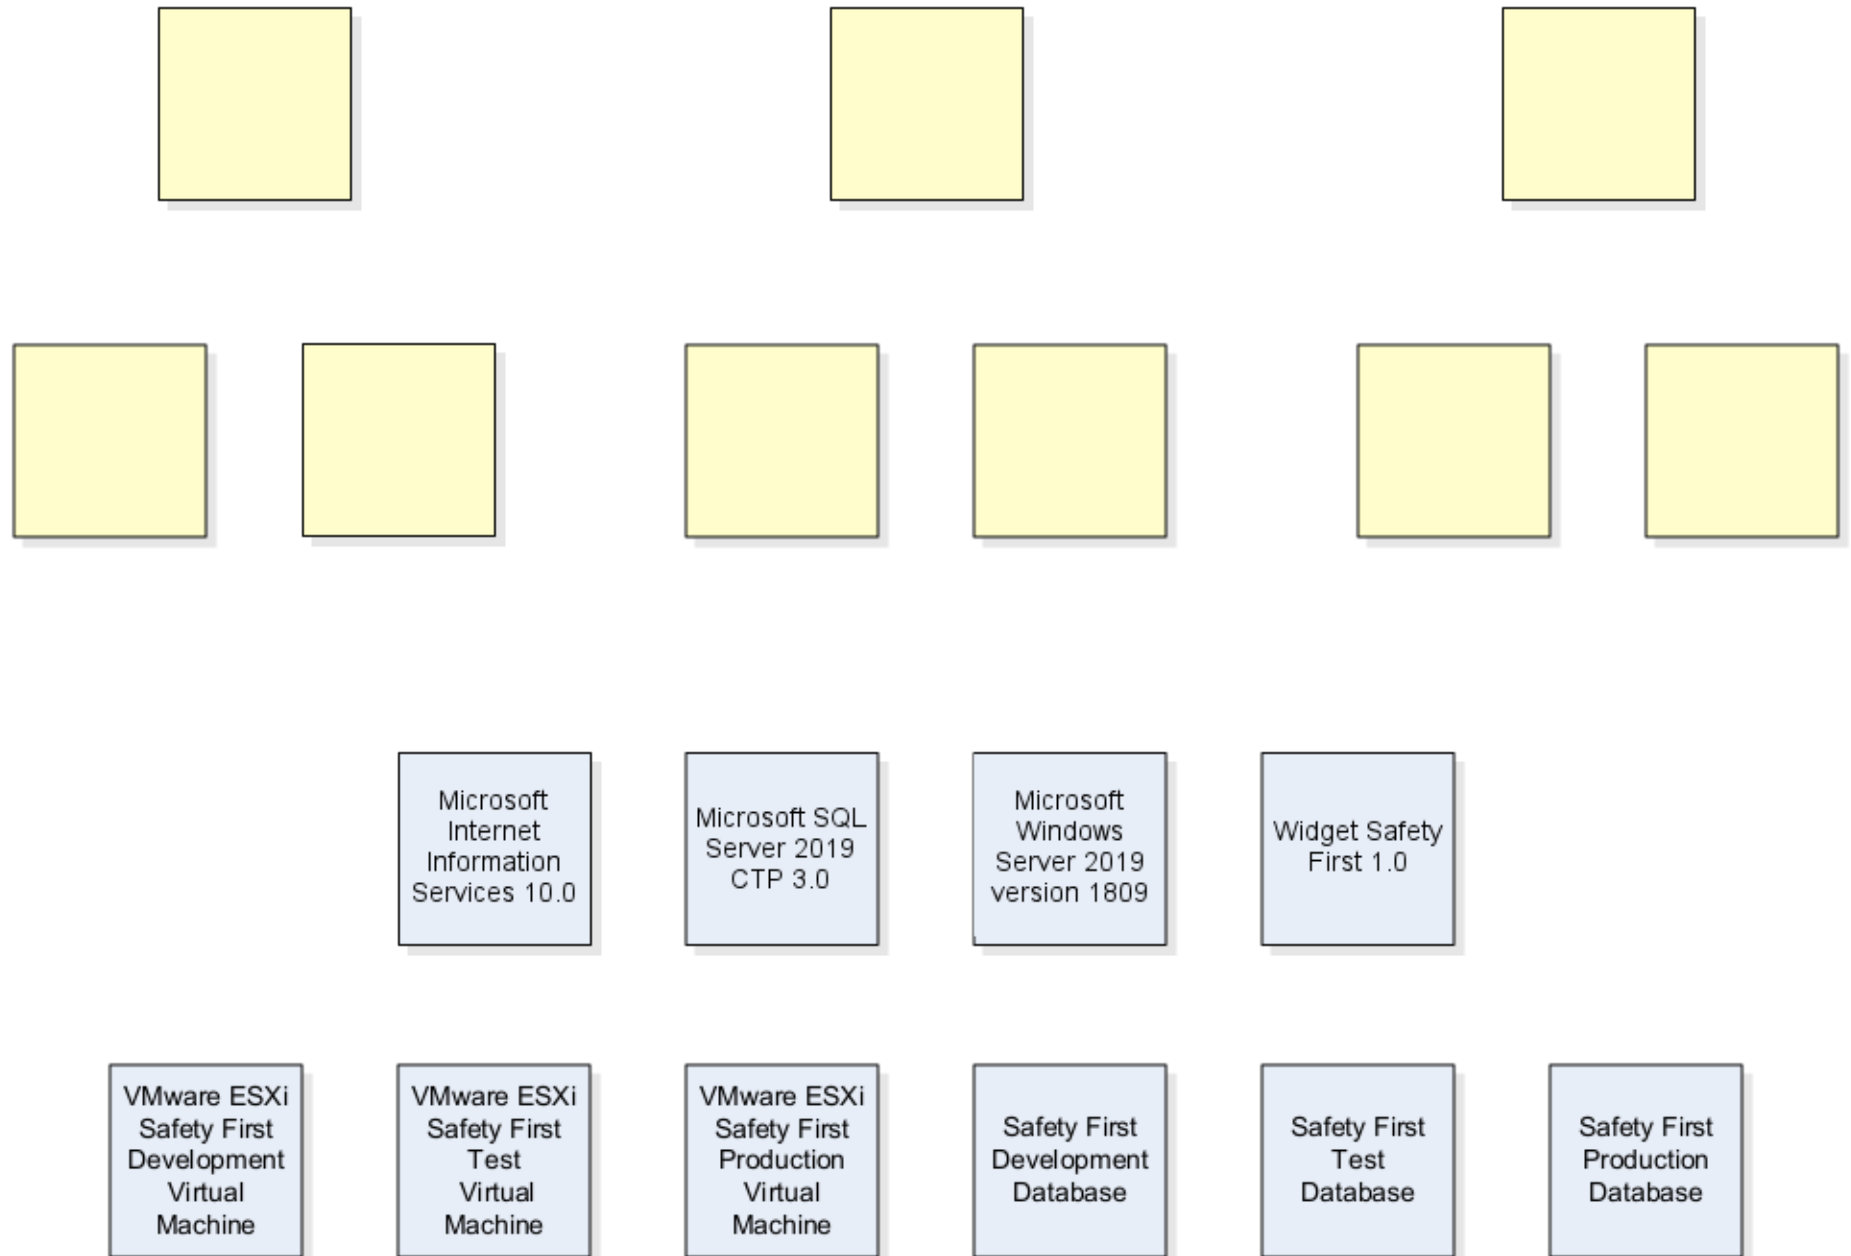

Service Instance & Configuration Item Relations Worksheet

Microsoft Internet Information Services 10.0

Microsoft SQL Server 2019 CTP 3.0

Microsoft Windows Server 2019 version 1809

Widget Safety First 1.0

VMware ESXi Safety First Development Virtual Machine

VMware ESXi Safety First Test Virtual Machine

VMware ESXi Safety First Production Virtual Machine

Safety First Development Database

Safety First Test Database

Safety First Production Database